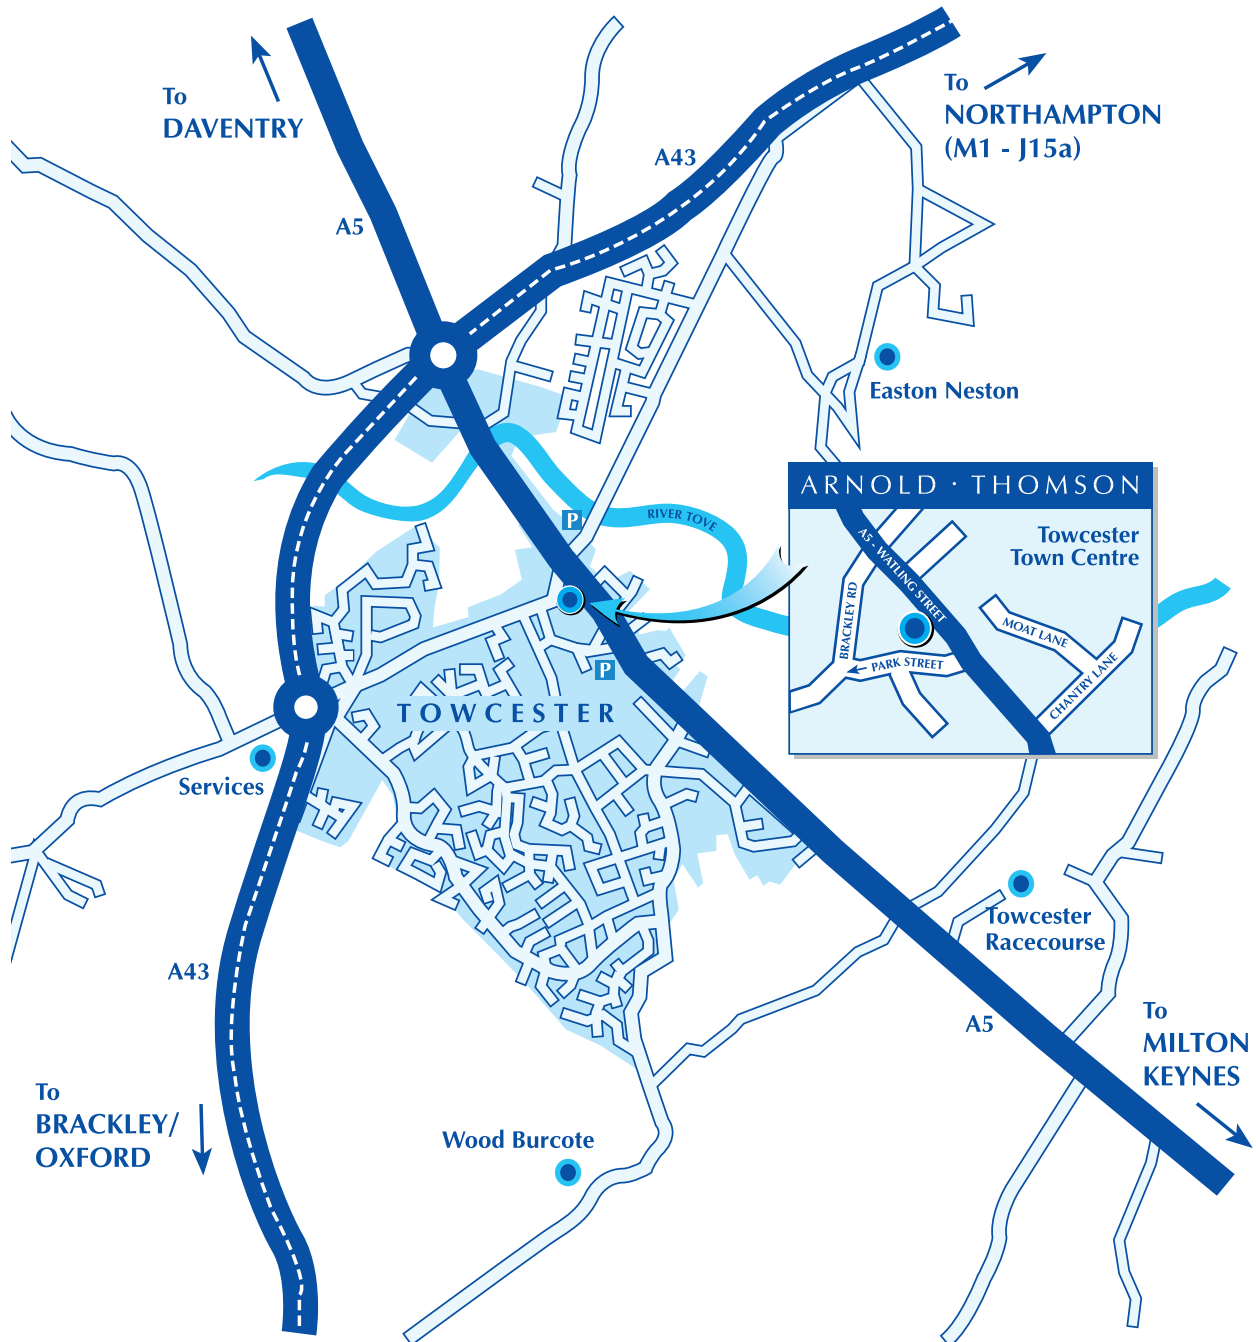

## Via the M1 (North or South)

Turn off at Junction 15A (Rothersthorpe Services) and follow the A43 to Oxford. Towcester is approximately 5 miles along the A43, accessed by taking a left hand turn at the first available roundabout onto the A5 (past the Porsche garage and Tesco on the left). Continue down the A5 until you get to the centre of Towcester.

## Travel By Rail

The nearest railway stations to Towcester are Northampton (9 miles) and Milton Keynes (12 miles). Bus and taxi services are available.

## Via the M40 (From North)

Turn off at Junction 11 (Banbury Services) then follow the A422 towards Brackley. Once in Brackley turn left and follow the signs for the A43 and Towcester. You will come to a roundabout with a 'McDonalds' on your left, go straight over this roundabout heading towards Northampton. At the next roundabout turn right and head towards Towcester town centre.

## Via the M40 (From South)

Turn off at Junction 10 (Cherwell Valley Services) then follow the A43 towards Towcester. Once you have passed Brackley and Silverstone you will come to a roundabout with a 'McDonalds' on your left, go straight over this roundabout heading towards Northampton. At the next roundabout turn right and head towards Towcester town centre.